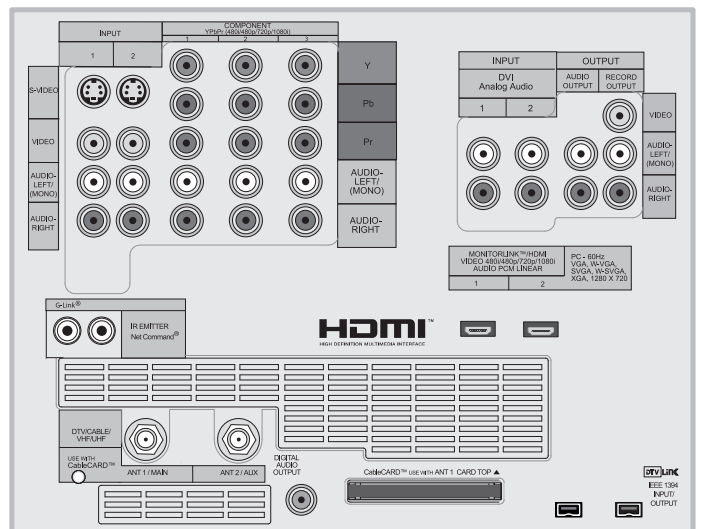

Digital Light Processing and DLP are registered trademarks of Texas Instruments.
CableCARD is a trademark of Cable Television Laboratories, Inc.
TV GUIDE and other related marks are registered marks of Gemstar-TV Guide International, Inc. and/or one of its affiliates.
HDMI, the HDMI logo and High-Definition Multimedia Interface are trademarks or registered trademarks of HDMI Licensing LLC.
Dolby and Dolby Digital are registered trademarks of Dolby Laboratories.
DTVLink is a trademark of Consumer Electronics Association.